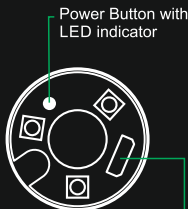

Micro USB charging port

Power ON/OFF manual

Power Button	UV Tracer Function	Flame Function
When Off, Press ONCE	ON	ON
▼		
Press for 2 sec	OFF	ON
▼		
Press for 2 sec	ON	OFF
▼		
Press ONCE	OFF	OFF

When On, will automatically turn off after idle for 40 Mins